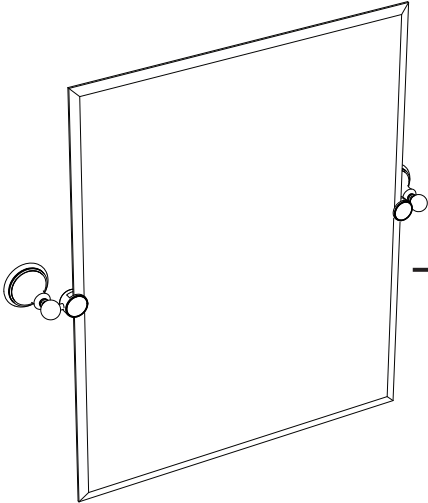

Laurel Ave. Collection

General Specifications

Pivoting Frameless
Rectangle Mirror
(Beveled)

#4589SM (Polished Nickel)
#4599SM (Satin Nickel)